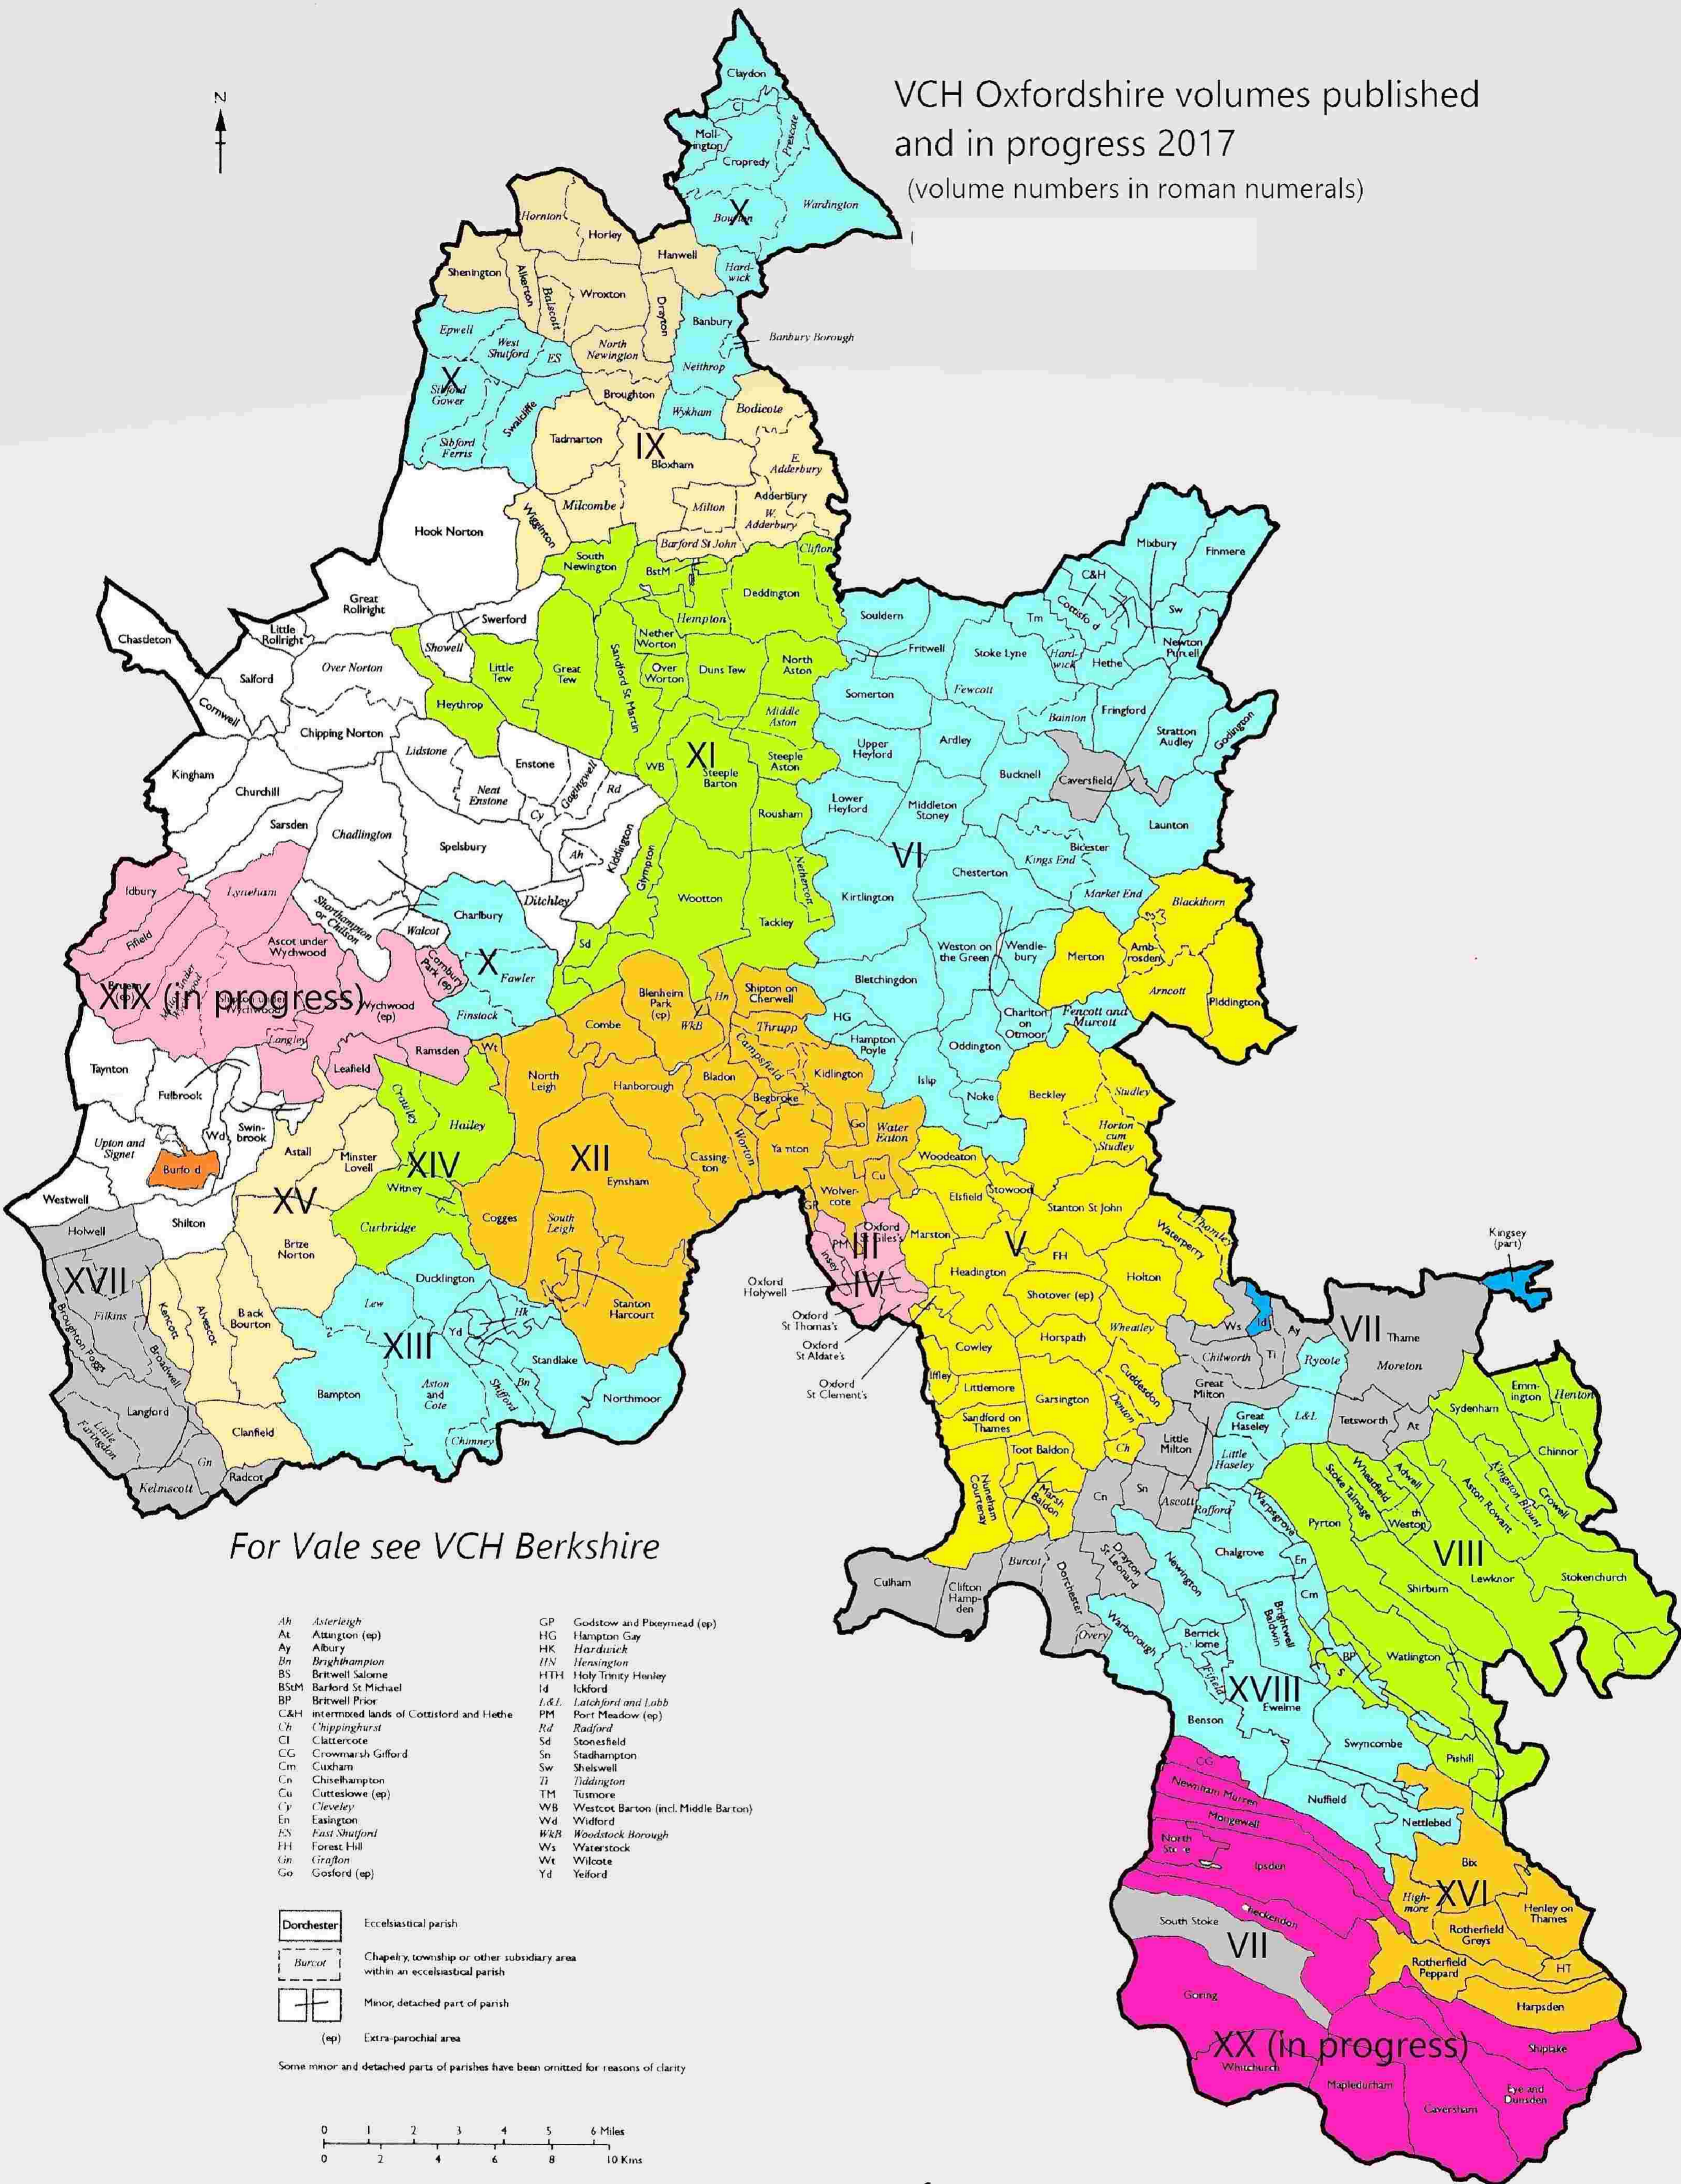

# VCH Oxfordshire volumes published and in progress 2017

(volume numbers in roman numerals)

For Vale see VCH Berkshire

- |  |   |
|--|---|
| Ah Asterleigh                                | GP Godstow and Pixeymead (ep)           |
| Al Atton (ep)                                | HG Hampton Gay                          |
| Ay Albury                                    | HK Hardwick                             |
| Bn Brighthampton                             | HN Hensington                           |
| BS Britwell Salome                           | HTH Holy Trinity Henley                 |
| BStM Barkod St Michael                       | Id Ickford                              |
| BP Britwell Prior                            | L&L Latchford and Lobb                  |
| C&H intermixed lands of Cottisford and Hethe | PM Port Meadow (ep)                     |
| Ch Chippinghurst                             | Rd Radford                              |
| Cl Clattercote                               | Sd Stonesfield                          |
| CG Crowmarsh Gifford                         | Sn Stadshampton                         |
| Cm Cuxham                                    | Sw Shelswell                            |
| Cn Cheshampton                               | Ti Tiddington                           |
| Cu Cutteslowe (ep)                           | TM Tusmore                              |
| Cy Cleveley                                  | WB Westcot Barson (incl. Middle Barson) |
| En Easington                                 | Wd Wallford                             |
| EX East Shutford                             | W&B Woodstock Borough                   |
| FH Forest Hill                               | Ws Waterstock                           |
| Gn Grafton                                   | Wt Wilcote                              |
| Go Gosford (ep)                              | Yd Yelford                              |